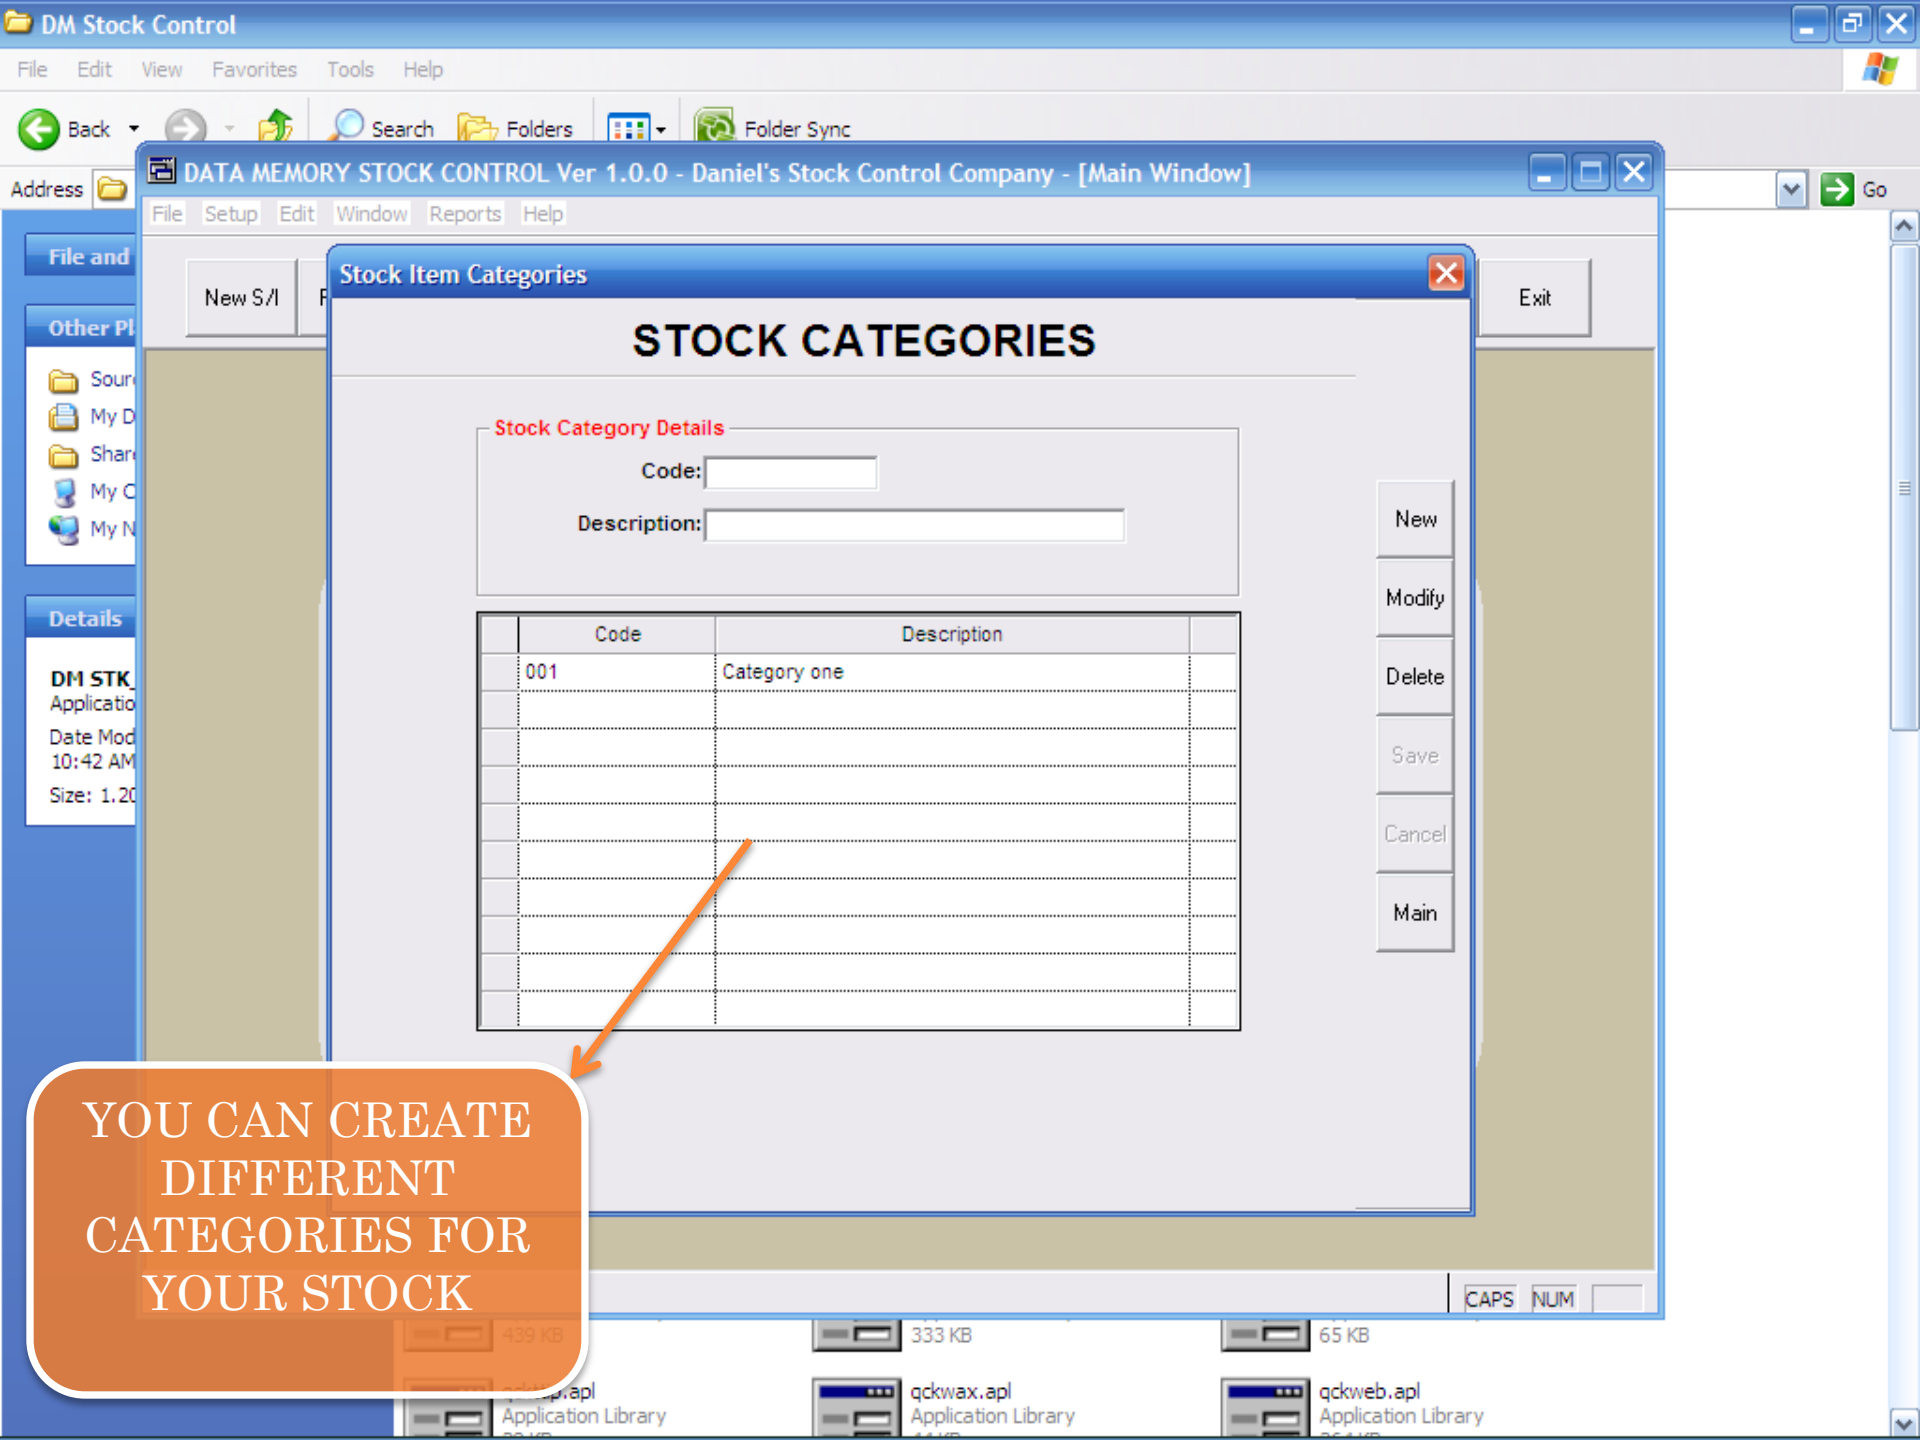

Company Name : Daniel's Stock Control Company

Database : STOCK

User : 1

Contract Exp. Date : 08-05-2011

Phone : 031 462 1920

Fax : 031 462 1922

THE MAIN WINDOW. ALL FUNCTIONS ARE ACCESSED FROM HERE

STOCK CATEGORIES