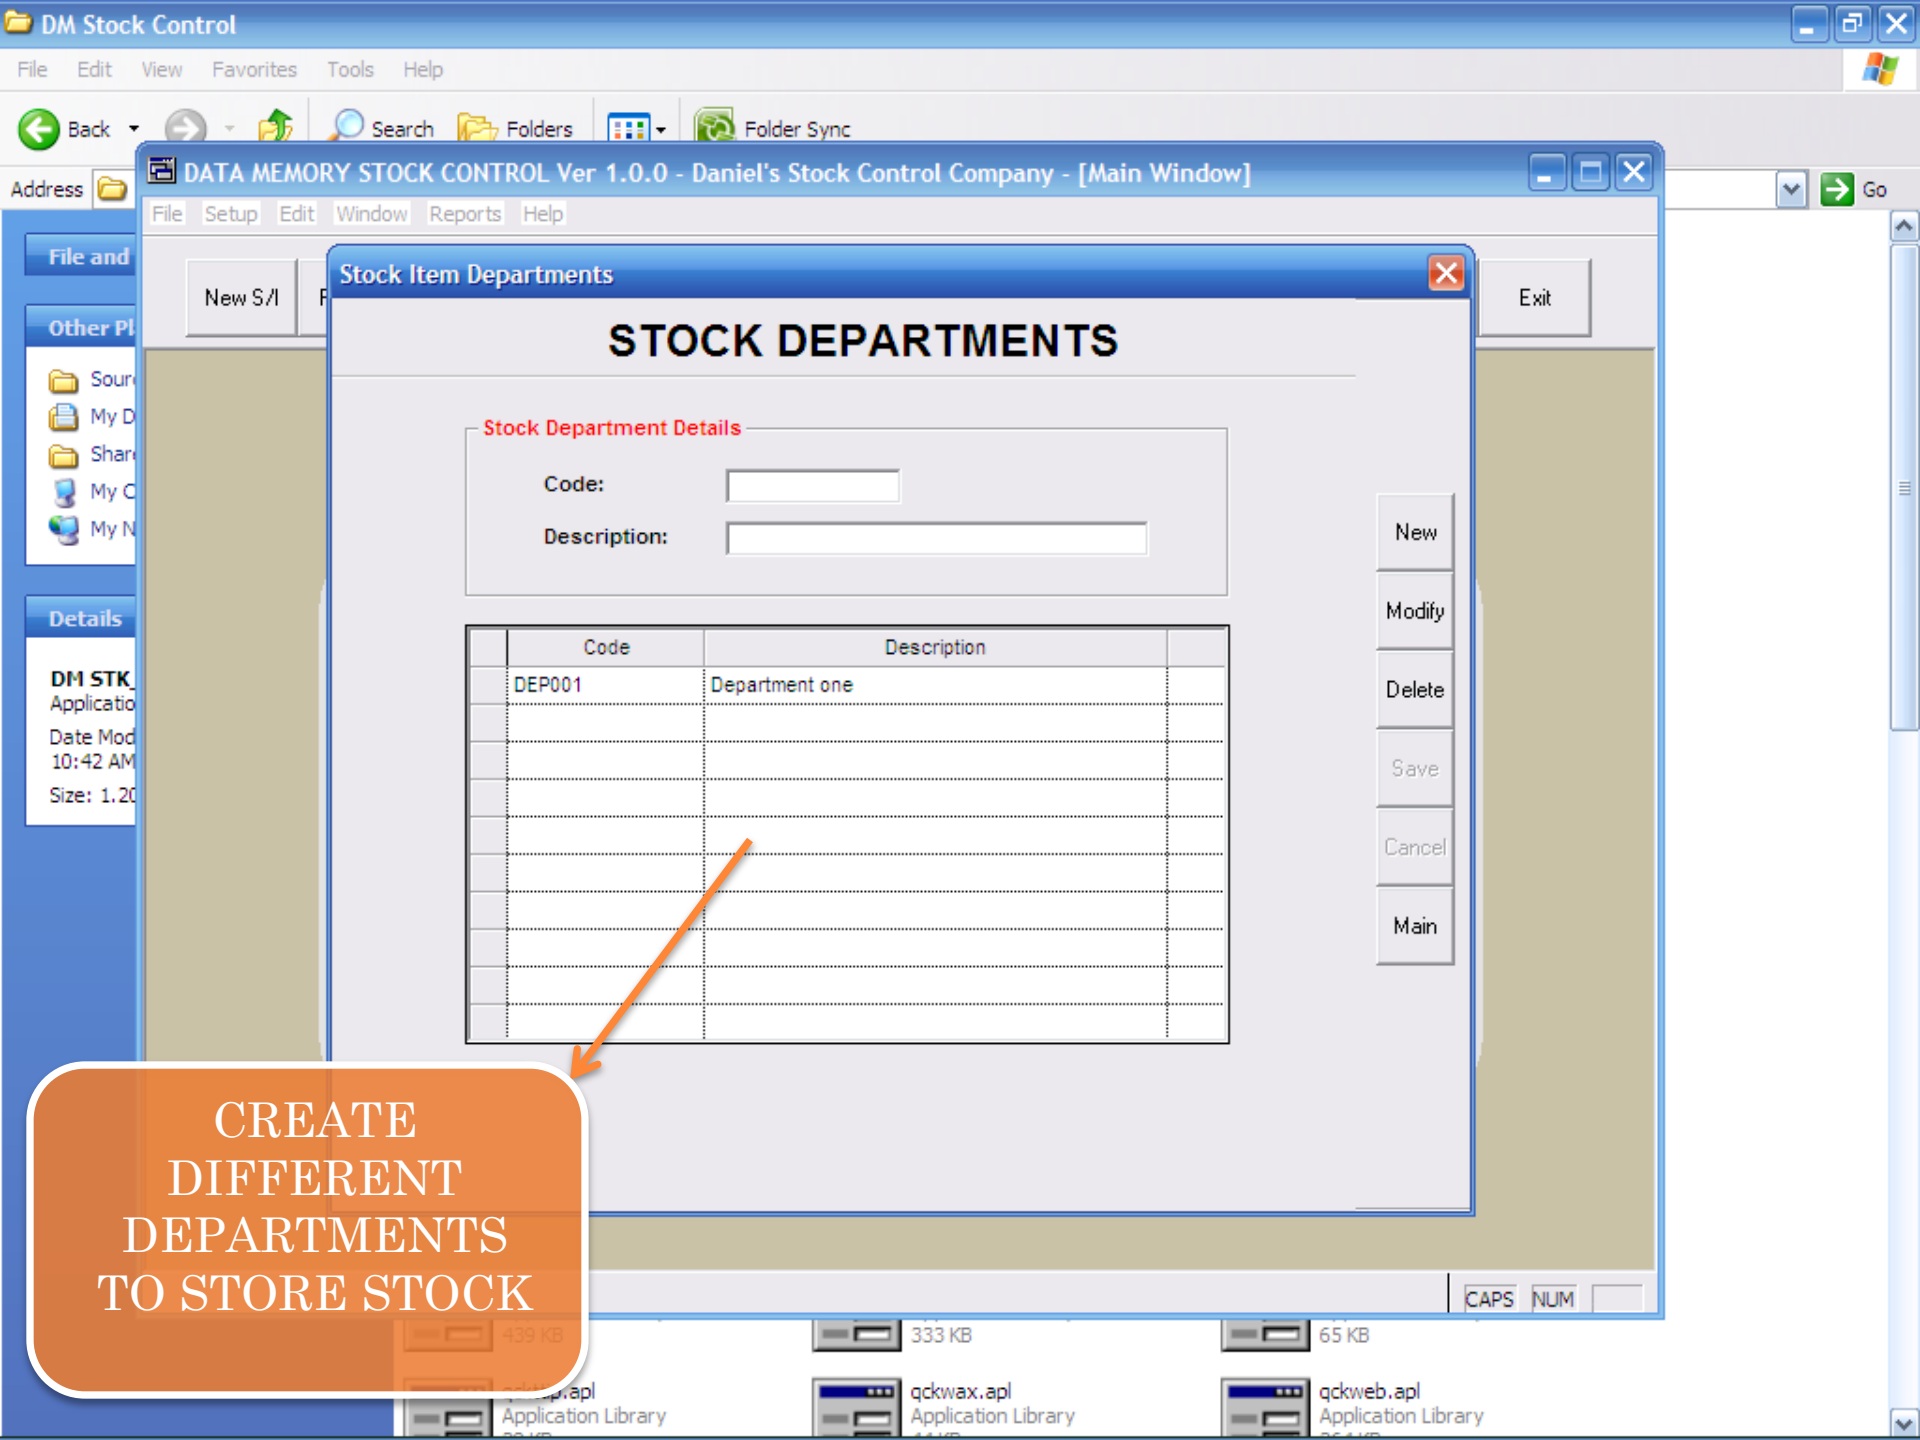

Stock Group Details

Code:

Description:

Code	Description
GRP001	Group one

- New
- Modify
- Delete
- Save
- Cancel
- Main

**DEFINE
DIFFERENT SUB-
GROUPS FOR
YOUR
CATEGORIES**

Stock Item Departments

STOCK DEPARTMENTS